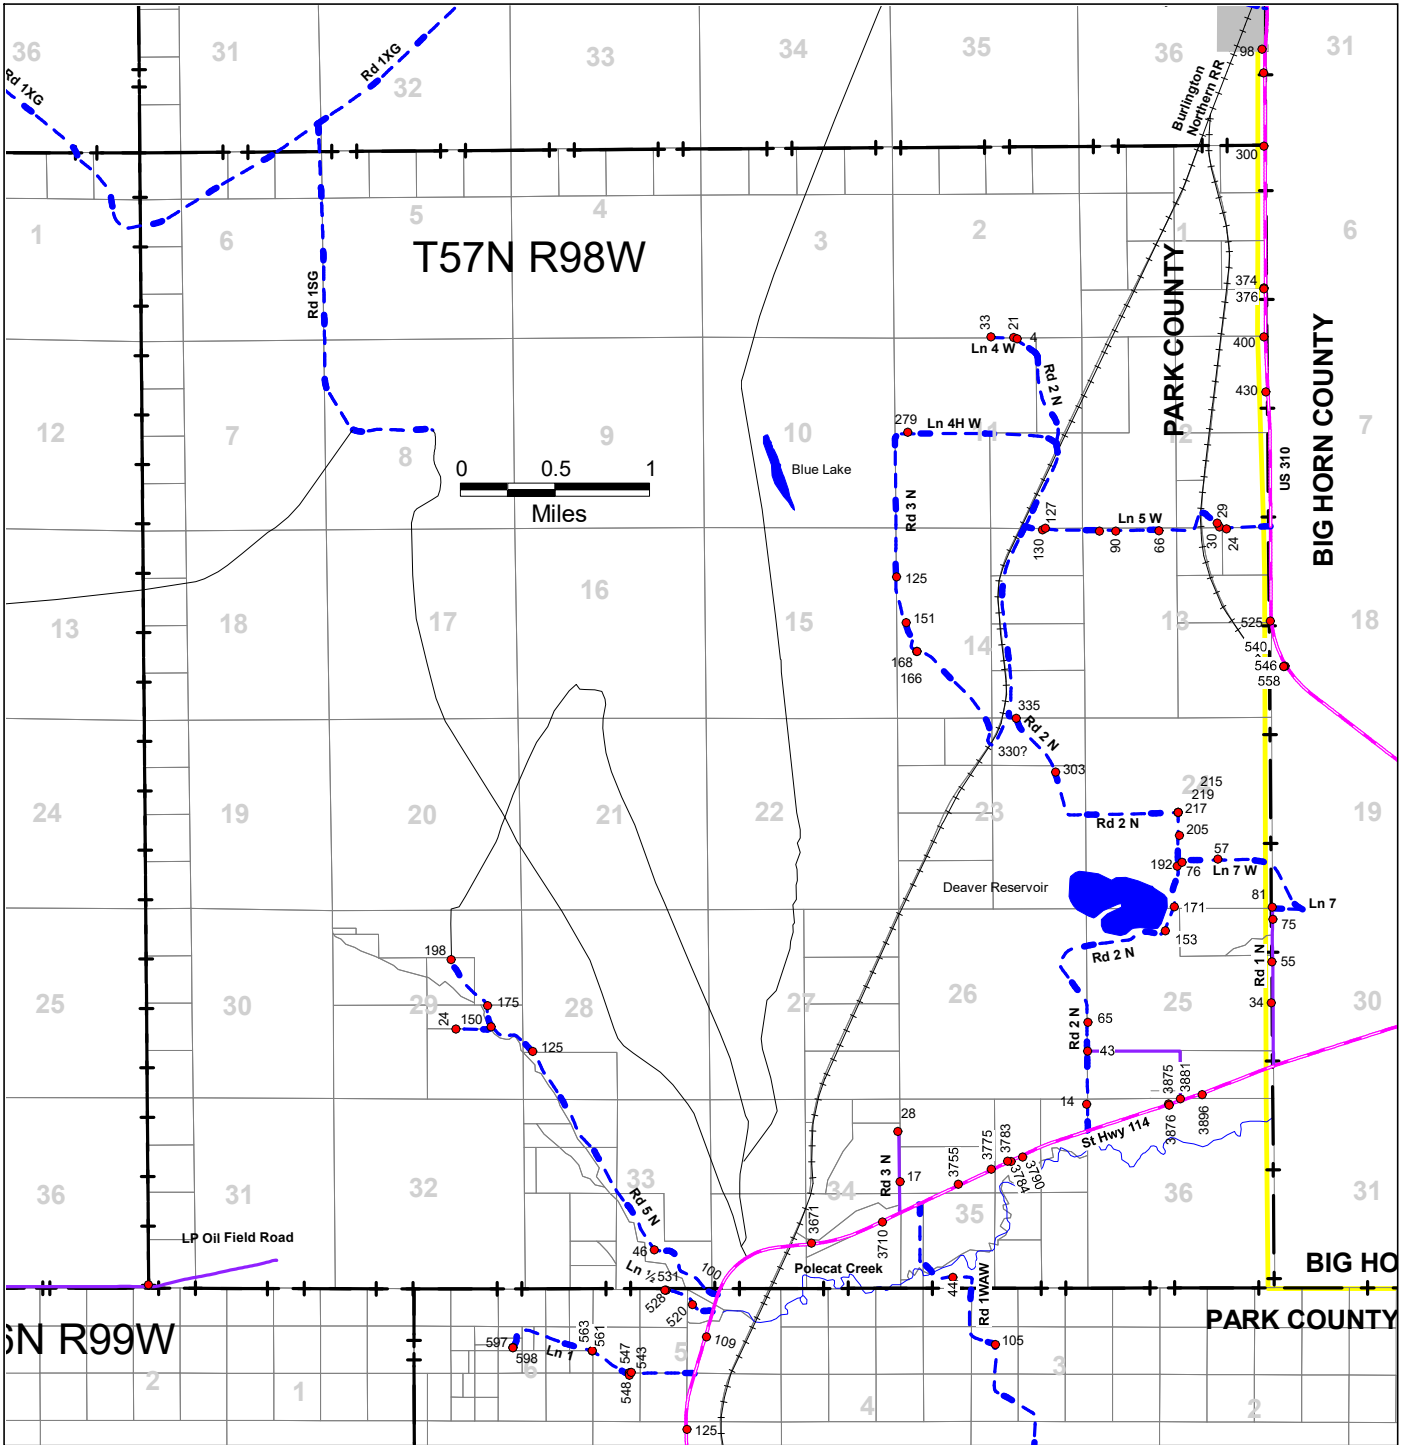

T57N R98W

57098

PAGE REFERENCE:

58099 58098 N/A

57099 57098 BIG HORN COUNTY

56099 56098 N/A

This map is for informational purposes only. The location and extent of roads, accesses, and property lines depicted hereon do not guarantee legal right of passage, ingress and egress, or property boundaries.

- County Maintained
 - Chip Sealed
 - Dirt (various grades)
- State Maintained
 - Chip Sealed
 - Forest Service Maintained
 - Dirt (various grades)
 - Private Road
 - various surfaces

- Cross Reference Road List:
- Ln 4 W = Rd 1WA
 - Ln 5 W = Rd 1XE
 - Ln 7 W = Rd 1XC
 - Rd 1WAW = Rig Rd
 - Rd 1WB = Ln 8 W
 - Rd 1XB = Rd 1 N
 - Rd 1XG = Ln 2 W
 - Rd 2 N = Rd 1WA
 - Rd 3 N = Rd 1WD
 - Rd 4 N = Rd 1VAE